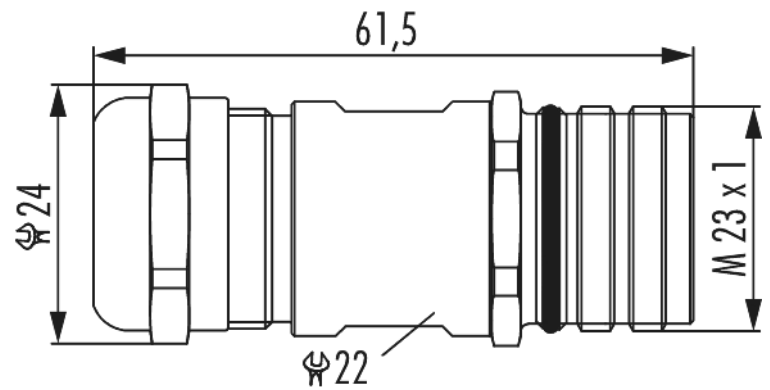

Housing INOX coupler connector M23 Signal

Item number 7240500000

Technical data

Housing type	Coupler
Material housing	Stainless steel 1.4404 (AISI 316)
Material housing surface	-
Insert	Pin
Version	Screw
External thread plug-in side	-
Internal thread plug-in side	-
Locking type	Screw
Shield	
Seal type	O-Ring
Material seals/o-rings	FKM (FPM)
Coding position	
Panel hole	- mm
Drill form	- mm
Wall thickness	- mm
Chamfer	

Housing INOX coupler connector M23 Signal

Item number 7240500000

Flange	- mm
Hole diameter	- mm
Allen key/Torx	-
Wrench size (SW1/SW2)	24/22 mm
Cable diameter	7 - 12 mm
Temperature range	-40°C to +125°C
Protection class	IP 67 , IP 69 K

Housing INOX coupler connector M23 Signal

Item number 7240500000

Commercial data

Packaging Unit	5
EAN code	4033878503140
Weight	0.09097 kg
ETIM 7	EC003556
ETIM 8	EC003556
ETIM 9	EC003556
eCl@ss 10.1	27440224
Customs tariff number	85366990