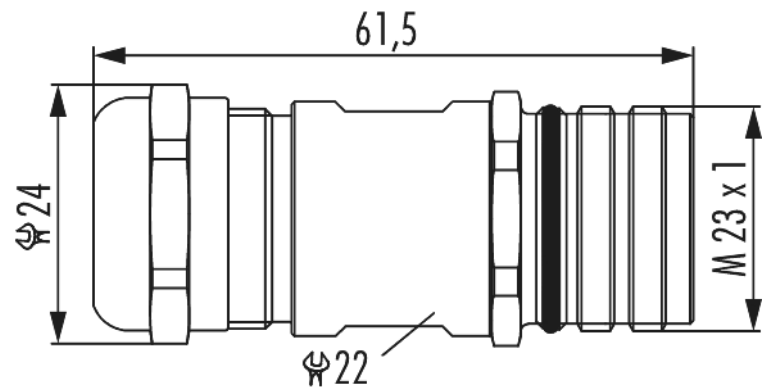

Housing INOX coupler connector M23 Signal

Item number 7240600000

Technical data

Housing type	Coupler
Material housing	Stainless steel 1.4404 (AISI 316)
Material housing surface	-
Insert	Pin
Version	Screw
External thread plug-in side	-
Internal thread plug-in side	-
Locking type	Screw
Shield	
Seal type	O-Ring
Material seals/o-rings	FKM (FPM)
Coding position	
Panel hole	- mm
Drill form	- mm
Wall thickness	- mm
Chamfer	

Housing INOX coupler connector M23 Signal

Item number 7240600000

Flange	- mm
Hole diameter	- mm
Allen key/Torx	-
Wrench size (SW1/SW2)	24/22 mm
Cable diameter	10 - 14 mm
Temperature range	-40°C to +125°C
Protection class	IP 67 , IP 69 K

Housing INOX coupler connector M23 Signal

Item number 7240600000

Commercial data

Packaging Unit	5
EAN code	4033878503157
Weight	0.09044 kg
ETIM 7	EC003556
ETIM 8	EC003556
ETIM 9	EC003556
eCl@ss 10.1	27440224
Customs tariff number	85366990