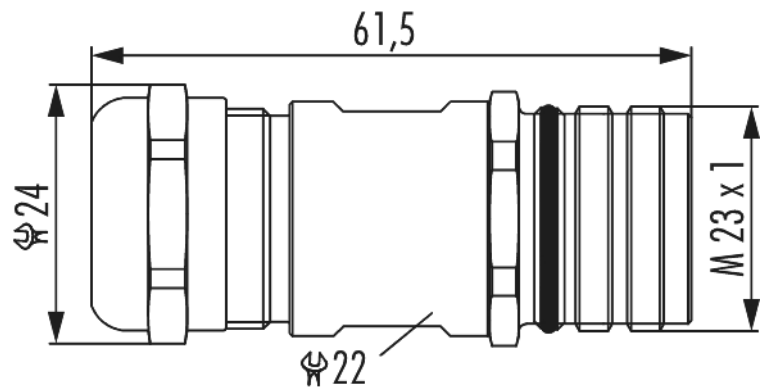

# Housing INOX coupler connector M23 Signal

Item number 7241300000

## Technical data

Housing type	Coupler
Material housing	Stainless steel 1.4404 (AISI 316)
Material housing surface	-
Insert	Pin
Version	Screw
External thread plug-in side	-
Internal thread plug-in side	-
Locking type	Screw
Shield	shielded
Seal type	O-Ring
Material seals/o-rings	FKM (FPM)
Wrench size (SW1/SW2)	24/22 mm
Cable diameter	3 - 7 mm
Temperature range	-40°C to +125°C
Protection class	IP 67 , IP 69 K

# Housing INOX coupler connector M23 Signal

Item number 724130000

## Commercial data

Packaging Unit	5
EAN code	4033878503164
Weight	0.08829 kg
ETIM 7	EC003556
ETIM 8	EC003556
ETIM 9	EC003556
eCl@ss 10.1	27440224
Customs tariff number	85366990

Note: