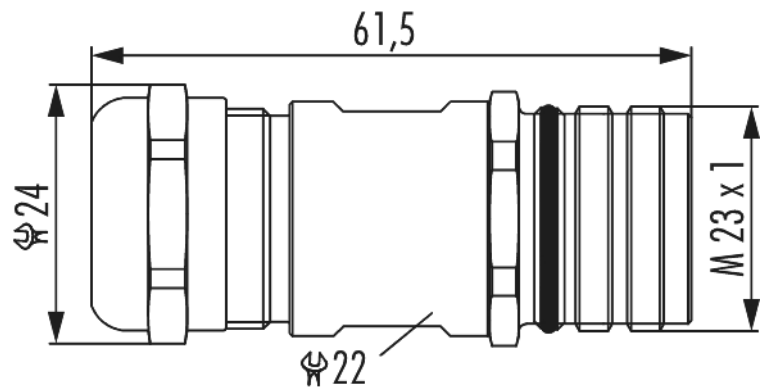

Housing INOX coupler connector M23 Signal

Item number 7241400000

Technical data

Housing type	Coupler
Material housing	Stainless steel 1.4404 (AISI 316)
Material housing surface	-
Insert	Pin
Version	Screw
External thread plug-in side	-
Internal thread plug-in side	-
Locking type	Screw
Shield	shielded
Seal type	O-Ring
Material seals/o-rings	FKM (FPM)
Wrench size (SW1/SW2)	24/22 mm
Cable diameter	5 - 10 mm
Temperature range	-40°C to +125°C
Protection class	IP 67 , IP 69 K

Housing INOX coupler connector M23 Signal

Item number 724140000

Commercial data

Packaging Unit	5
EAN code	4033878503171
Weight	0.08829 kg
ETIM 7	EC003556
ETIM 8	EC003556
ETIM 9	EC003556
eCl@ss 10.1	27440224
Customs tariff number	85366990