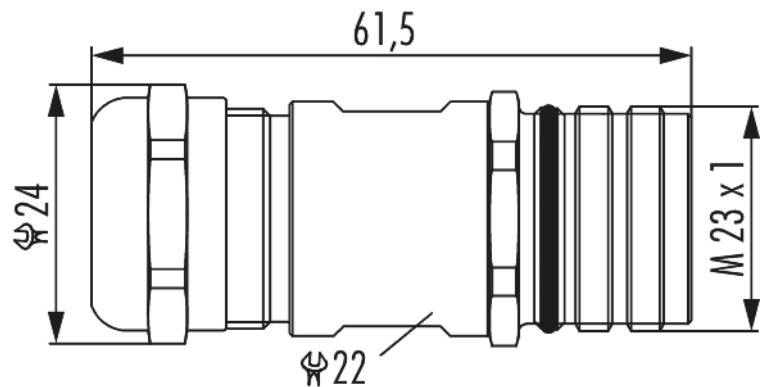

Housing INOX coupler connector M23 Signal

Item number 724160000

Technical data

Housing type	Coupler
Material housing	Stainless steel 1.4404 (AISI 316)
Material housing surface	-
Insert	Pin
Version	Screw
External thread plug-in side	-
Internal thread plug-in side	-
Locking type	Screw
Shield	shielded
Seal type	O-Ring
Material seals/o-rings	FKM (FPM)
Wrench size (SW1/SW2)	24/22 mm
Cable diameter	10 - 14 mm
Temperature range	-40°C to +125°C
Protection class	IP 67 , IP 69 K

Housing INOX coupler connector M23 Signal

Item number 724160000

Commercial data

Packaging Unit	5
EAN code	4033878503195
Weight	0.09039 kg
ETIM 7	EC003556
ETIM 8	EC003556
ETIM 9	EC003556
eCl@ss 10.1	27440224
Customs tariff number	85366990