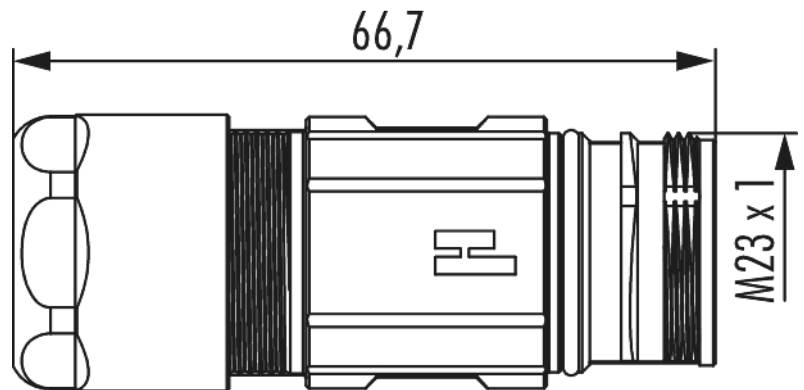

Housing TWILOCK-S cable connector M23 Signal

Item number 726650000S

Technical data

Housing type	Coupler
Material housing	brass , Zinc Die Cast
Material housing surface	Nickel
Version	TWILOCK-S
External thread plug-in side	M23 x 1
Locking type	Screw
Shield	shielded
Seal type	O-Ring
Material seals/o-rings	NBR
Cable diameter	7 - 12 mm
Temperature range	-40°C to +125°C
Protection class	IP 67 , IP 69 K

Housing TWILOCK-S cable connector M23 Signal

Item number 726650000S

Commercial data

Packaging Unit	25
EAN code	4033878003329
Weight	0.085 kg
ETIM 7	EC003556
ETIM 8	EC003556
ETIM 9	EC003556
Customs tariff number	85366990