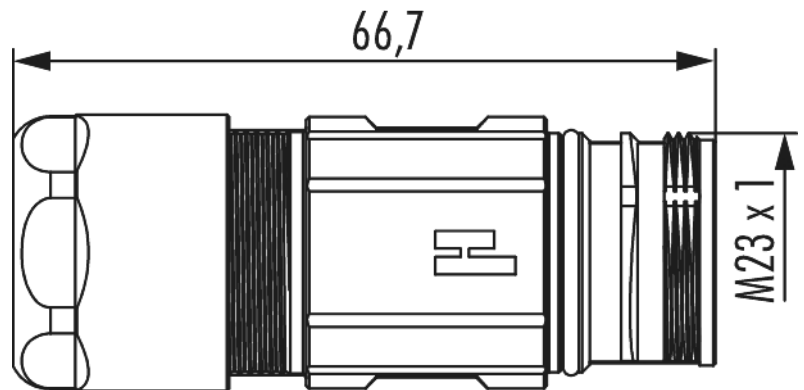

# Housing TWILOCK-S coupler connector M23 Signal

Item number 7266600005

## Technical data

Housing type	Coupler
Material housing	brass , Zinc Die Cast
Material housing surface	Nickel
Version	TWILOCK-S
External thread plug-in side	M23 x 1
Locking type	Screw
Shield	shielded
Seal type	O-Ring
Material seals/o-rings	NBR
Cable diameter	11 - 17 mm
Temperature range	-40°C to +125°C
Protection class	IP 67 , IP 69 K