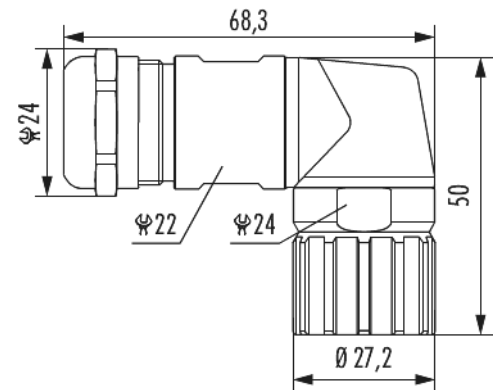

Housing right angle cable connector M23 Signal

Item number 7300300000

Technical data

| | |
|------------------------------|-----------------------|
| Material housing | brass , Zinc Die Cast |
| Material housing surface | Nickel |
| Version | orientable |
| Internal thread plug-in side | M23 x 1 |
| Knurled nut-Ø plug-in side | 27.2 mm |
| Locking type | Screw |
| Shield | unshielded |
| Material seals/o-rings | NBR |
| Wrench size (SW1/SW2) | 22/24 mm |
| Cable diameter | 3 - 7 mm |
| Temperature range | -40°C to +125°C |
| Protection class | IP 67 , IP 69 K |

Housing right angle cable connector M23 Signal

Item number 7300300000

Commercial data

| | |
|-----------------------|---------------|
| Packaging Unit | 25 |
| EAN code | 4033878503201 |
| Weight | 0.14681 kg |
| ETIM 7 | EC003556 |
| ETIM 8 | EC003556 |
| ETIM 9 | EC003556 |
| eCl@ss 10.1 | 27440224 |
| Customs tariff number | 85366990 |