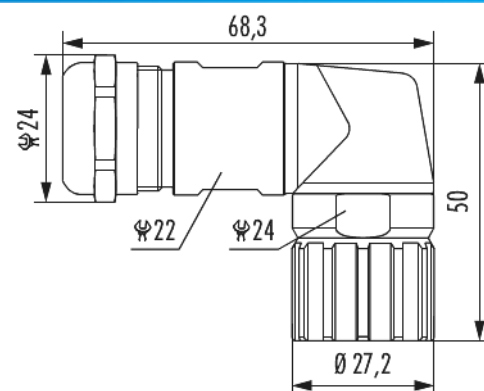

# Housing right angle cable connector M23 Signal

Item number 7300400000

## Technical data

Material housing	brass , Zinc Die Cast
Material housing surface	Nickel
Version	orientable
Internal thread plug-in side	M23 x 1
Knurled nut-Ø plug-in side	27.2 mm
Locking type	Screw
Shield	unshielded
Material seals/o-rings	NBR
Wrench size (SW1/SW2)	22/24 mm
Cable diameter	5 - 10 mm
Temperature range	-40°C to +125°C
Protection class	IP 67 , IP 69 K

## Commercial data

Packaging Unit	25
EAN code	4033878503218
Weight	0.14681 kg
ETIM 7	EC003556
ETIM 8	EC003556
ETIM 9	EC003556
eCl@ss 10.1	27440224
Customs tariff number	85366990

Note: