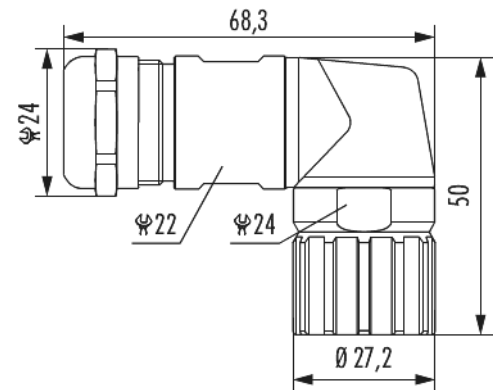

Housing right angle cable connector M23 Signal

Item number 7300500000

Technical data

Material housing	brass , Zinc Die Cast
Material housing surface	Nickel
Version	orientable
Internal thread plug-in side	M23 x 1
Knurled nut-Ø plug-in side	27.2 mm
Locking type	Screw
Shield	unshielded
Material seals/o-rings	NBR
Wrench size (SW1/SW2)	22/24 mm
Cable diameter	7 - 12 mm
Temperature range	-40°C to +125°C
Protection class	IP 67 , IP 69 K

Housing right angle cable connector M23 Signal

Item number 7300500000

Commercial data

Packaging Unit	25
EAN code	4033878503225
Weight	0.14681 kg
ETIM 7	EC003556
ETIM 8	EC003556
ETIM 9	EC003556
eCl@ss 10.1	27440224
Customs tariff number	85366990