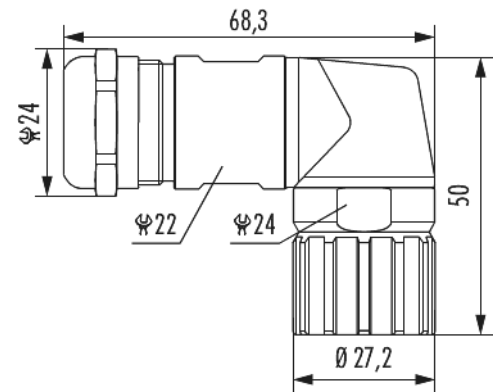

# Housing right angle cable connector M23 Signal

Item number 7300600000

## Technical data

Material housing	brass , Zinc Die Cast
Material housing surface	Nickel
Version	orientable
Internal thread plug-in side	M23 x 1
Knurled nut-Ø plug-in side	27.2 mm
Locking type	Screw
Shield	unshielded
Material seals/o-rings	NBR
Wrench size (SW1/SW2)	22/24 mm
Cable diameter	10 - 14 mm
Temperature range	-40°C to +125°C
Protection class	IP 67 , IP 69 K

## Commercial data

Packaging Unit	25
EAN code	4033878503232
Weight	0.13444 kg
ETIM 7	EC003556
ETIM 8	EC003556
ETIM 9	EC003556
eCl@ss 10.1	27440224
Customs tariff number	85366990

Note: