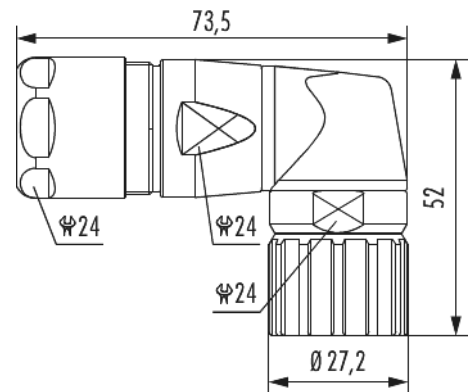

Housing right angle cable connector M23 Signal

Item number 7301500000

Technical data

Material housing	brass , Zinc Die Cast
Material housing surface	Nickel
Version	EMC , orientable
Internal thread plug-in side	M23 x 1
Knurled nut-Ø plug-in side	27.2 mm
Locking type	Screw
Shield	shielded
Material seals/o-rings	NBR
Cable diameter	7 - 12 mm
Temperature range	-40°C to +125°C
Protection class	IP 67 , IP 69 K

Housing right angle cable connector M23 Signal

Item number 7301500000

Commercial data

Packaging Unit	25
EAN code	4033878503249
Weight	0.136 kg
ETIM 7	EC003556
ETIM 8	EC003556
ETIM 9	EC003556
eCl@ss 10.1	27440224
Customs tariff number	85366990