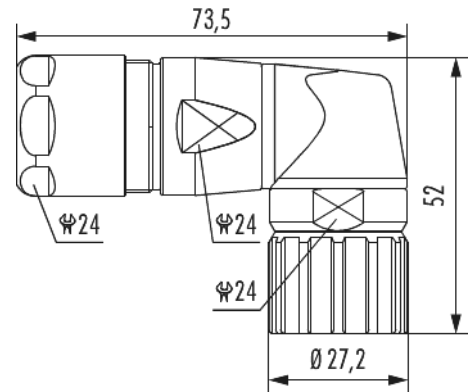

Housing right angle cable connector M23 Signal

Item number 7301600000

Technical data

Material housing	brass , Zinc Die Cast
Material housing surface	Nickel
Version	EMC , orientable
Internal thread plug-in side	M23 x 1
Knurled nut-Ø plug-in side	27.2 mm
Locking type	Screw
Shield	shielded
Material seals/o-rings	NBR
Cable diameter	11 - 17 mm
Temperature range	-40 °C to +125 °C
Protection class	IP 67 , IP 69 K

Housing right angle cable connector M23 Signal

Item number 7301600000

Commercial data

Packaging Unit	25
EAN code	4033878503256
Weight	0.12666 kg
ETIM 7	EC003556
ETIM 8	EC003556
ETIM 9	EC003556
eCl@ss 10.1	27440224
Customs tariff number	85366990