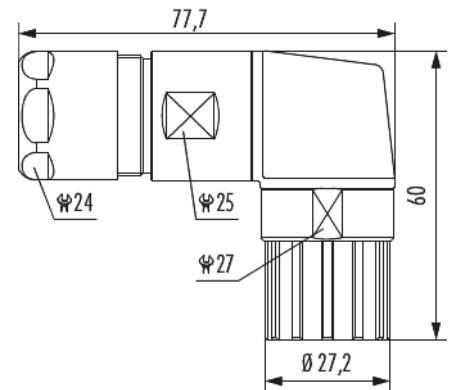

Housing right angle cable connector M23 Signal

Item number 7306500000

Technical data

Material housing	brass , Zinc Die Cast
Material housing surface	Nickel
Version	EMC , rotatable
Internal thread plug-in side	M23 x 1
Knurled nut-Ø plug-in side	27.2 mm
Locking type	Screw
Shield	shielded
Material seals/o-rings	NBR
Cable diameter	7 - 12 mm
Temperature range	-40 °C to +125 °C
Protection class	IP 67 , IP 69 K

Housing right angle cable connector M23 Signal

Item number 7306500000

Commercial data

Packaging Unit	10
EAN code	4033878503263
Weight	0.15511 kg
ETIM 7	EC003556
ETIM 8	EC003556
ETIM 9	EC003556
eCl@ss 10.1	27440224
Customs tariff number	85366990