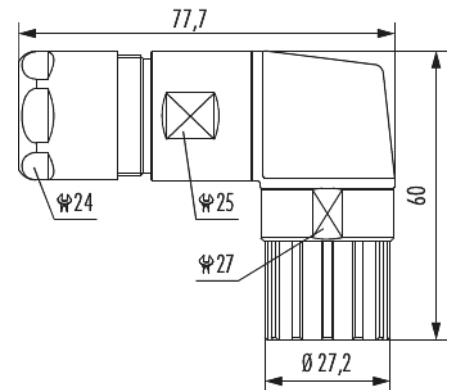

Housing right angle cable connector M23 Signal

Item number 7306600000

Technical data

Material housing	brass , Zinc Die Cast
Material housing surface	Nickel
Version	EMC , rotatable
Internal thread plug-in side	M23 x 1
Knurled nut-Ø plug-in side	27.2 mm
Locking type	Screw
Shield	shielded
Material seals/o-rings	NBR
Cable diameter	11 - 17 mm
Temperature range	-40 °C to +125 °C
Protection class	IP 67 , IP 69 K

Housing right angle cable connector M23 Signal

Item number 7306600000

Commercial data

Packaging Unit	25
EAN code	4033878503270
Weight	0.15511 kg
ETIM 7	EC003556
ETIM 8	EC003556
ETIM 9	EC003556
eCl@ss 10.1	27440224
Customs tariff number	85366990