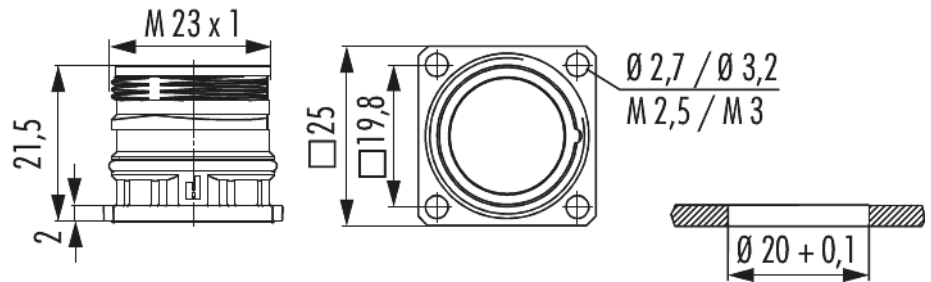

Housing TWILOCK-S panel connector M23

Signal

Item number 741000005

Technical data

Material housing	brass , Zinc Die Cast
Material housing surface	Nickel
Installation type	Front wall
Version	TWILOCK-S
External thread plug-in side	M23 x 1
Locking type	Screw
Shield	unshielded
Seal type	O-Ring
Material seals/o-rings	FKM (FPM)
Panel hole	Ø 20 + 0,1 mm
Flange	25 x 25 mm
Hole distance	19.8 mm
Hole diameter	4 x Ø 3,2 mm
Temperature range	-40°C to +125°C
Protection class	IP 67 , IP 69 K

Housing TWILOCK-S panel connector M23 Signal

Item number 741000000S

Commercial data

Packaging Unit	25
EAN code	4033878003107
Weight	0.02703 kg
ETIM 7	EC003556
ETIM 8	EC003556
ETIM 9	EC003556
Customs tariff number	85366990