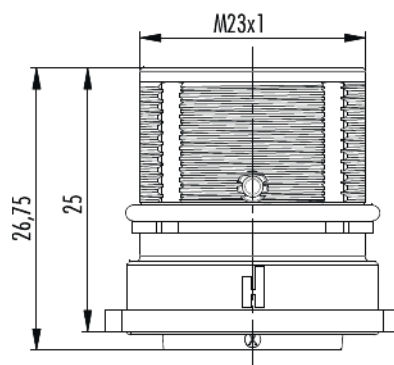

Housing TWILOCK-S panel connector M23 Signal

Item number 741010000S

Technical data

Material housing	brass , Zinc Die Cast
Material housing surface	Nickel
Installation type	Front wall
Version	TWILOCK-S
External thread plug-in side	M23 x 1
Locking type	Screw
Shield	unshielded
Seal type	O-Ring
Material seals/o-rings	FKM (FPM)
Panel hole	Ø 20 + 0,1 mm
Flange	28 x 28 mm
Hole distance	22.6 mm
Hole diameter	4 x Ø 3,2 mm
Temperature range	-40°C to +125°C
Protection class	IP 67 , IP 69 K

Housing TWILOCK-S panel connector M23 Signal

Item number 741010000S

Commercial data

Packaging Unit	25
EAN code	4033878003121
Weight	0.032 kg
ETIM 7	EC003556
ETIM 8	EC003556
ETIM 9	EC003556
Customs tariff number	85366990