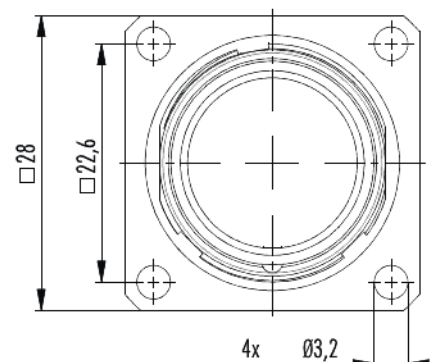

Housing TWILOCK-S panel connector M23 Signal

Item number 741010000S

Technical data

Material housing	brass , Zinc Die Cast
Material housing surface	Nickel
Installation type	Front wall
Version	TWILOCK-S
External thread plug-in side	M23 x 1
Locking type	Screw
Shield	unshielded
Seal type	O-Ring
Material seals/o-rings	FKM (FPM)
Panel hole	Ø 20 + 0,1 mm
Flange	28 x 28 mm
Hole distance	22.6 mm
Hole diameter	4 x Ø 3,2 mm
Temperature range	-40°C to +125°C
Protection class	IP 67 , IP 69 K

Housing TWILOCK-S panel connector M23 Signal

Item number 741010000S

Commercial data

Packaging Unit	25
EAN code	4033878003121
Weight	0.032 kg
ETIM 7	EC003556
ETIM 8	EC003556
ETIM 9	EC003556
Customs tariff number	85366990