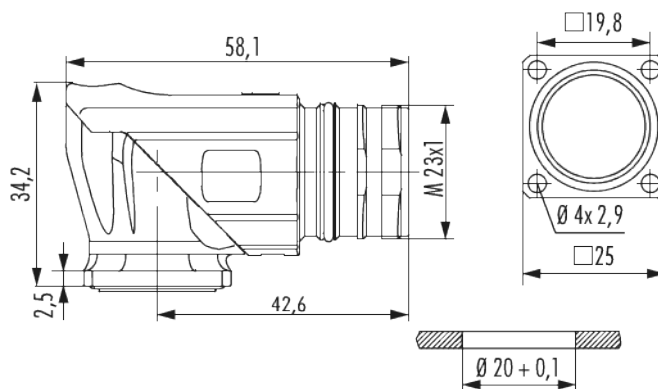

Housing right angle cable connector M23 Signal

Item number 743000010

Technical data

Housing type	Panel angled
Material housing	Zinc Die Cast
Material housing surface	Nickel
Version	TWILOCK , right angled
External thread plug-in side	M23 x 1
Locking type	Screw
Shield	unshielded
Seal type	O-Ring
Material seals/o-rings	FKM (FPM)
Panel hole	Ø 20 + 0,1 mm
Flange	25 x 25 mm
Hole distance	19.8 mm
Hole diameter	4 x Ø 2,9 mm
Temperature range	-40°C to 125°C
Protection class	IP 67 , IP 69 K

Housing right angle cable connector M23 Signal

Item number 7430000010

Commercial data

Packaging Unit	20
Weight	0.09 kg
ETIM 7	EC003556
ETIM 8	EC003556
ETIM 9	EC003556
Customs tariff number	85366990

Note: