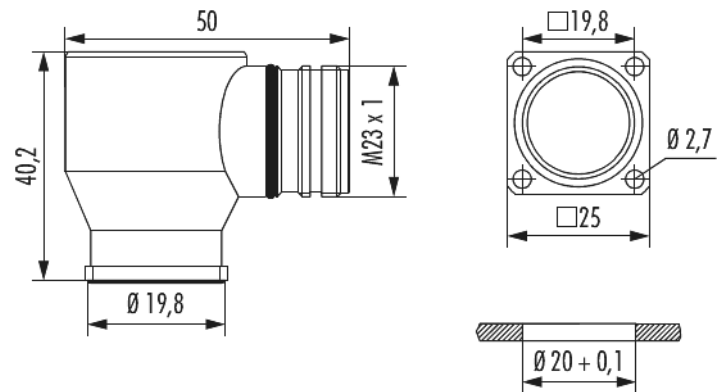

Housing INOX panel connector M23 Power

Item number 7430400000

Technical data

Material housing	Stainless steel 1.4404 (AISI 316)
Material housing surface	-
Insert	
Version	right angled
External thread plug-in side	-
Internal thread plug-in side	-
Locking type	Screw
Shield	unshielded
Seal type	O-Ring
Material seals/o-rings	FKM (FPM)
Flange	25 x 25 mm
Hole distance	19.8 mm
Hole diameter	4 x $\varnothing 2,7$ mm
Temperature range	-40°C to +125°C
Protection class	IP 67 , IP 69 K

Housing INOX panel connector M23 Power

Item number 7430400000

Commercial data

Packaging Unit	5
EAN code	4033878503515
Weight	0.01994 kg
ETIM 7	EC003556
ETIM 8	EC003556
ETIM 9	EC003556
eCl@ss 10.1	27440224
Customs tariff number	85366990