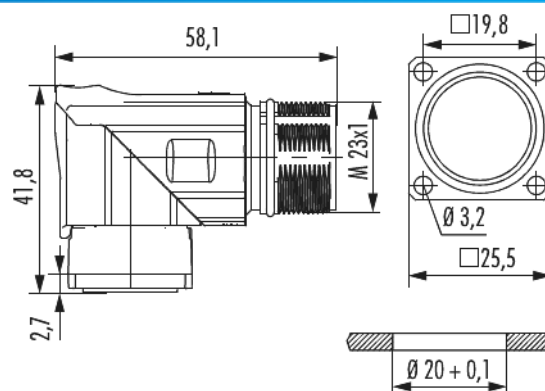

## Signal angled rotatable

Item number 743900000

### Technical data

Housing type	Panel angled
Material housing	Zinc Die Cast
Material housing surface	blue passivated
Version	right angled , TWILOCK
External thread plug-in side	M23 x 1
Locking type	Screw
Shield	unshielded
Seal type	O-Ring
Material seals/o-rings	NBR
Rotatable	330 °
Panel hole	Ø 20 + 0,1 mm
Flange	25 x 25 mm
Hole distance	19.8 mm
Hole diameter	4 x Ø 3,2 mm
Temperature range	-40 °C to +125 °C
Protection class	IP 67 , IP 69 K