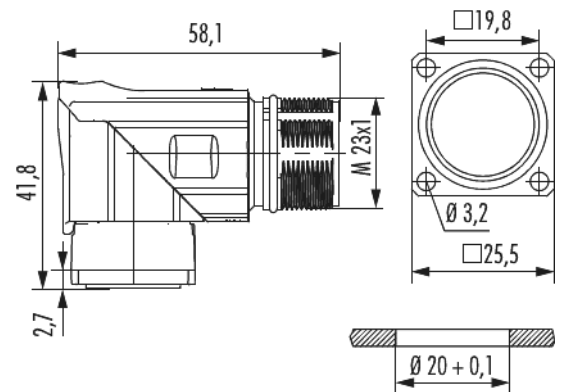

Housing TWILOCK-S panel connector M23

Signal angled rotatable

Item number 743900005

Technical data

Housing type	Panel angled
Material housing	Zinc Die Cast
Material housing surface	blue passivated
Version	right angled , TWILOCK-S
External thread plug-in side	M23 x 1
Locking type	Screw
Shield	unshielded
Seal type	O-Ring
Material seals/o-rings	NBR
Rotatable	330 °
Panel hole	Ø 20 + 0,1 mm
Flange	25 x 25 mm
Hole distance	19.8 mm
Hole diameter	4 x Ø 3,2 mm
Temperature range	-40 °C to +125 °C
Protection class	IP 67 , IP 69 K

Housing TWILOCK-S panel connector M23 Signal angled rotatable

Item number 743900000S

Commercial data

Packaging Unit	20
EAN code	4033878002117
Weight	0.10702 kg
ETIM 7	EC003556
ETIM 8	EC003556
ETIM 9	EC003556
Customs tariff number	85366990