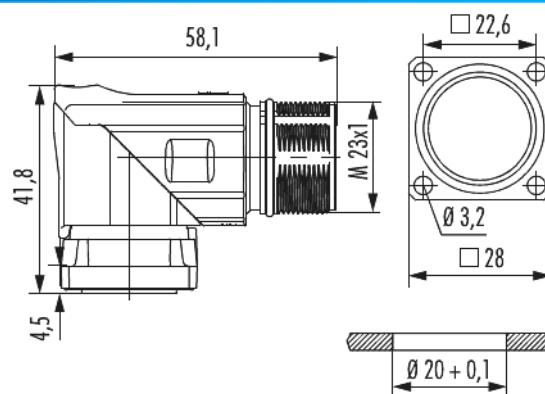

### Technical data

Housing type	Panel angled
Material housing	Zinc Die Cast
Material housing surface	blue passivated
Version	right angled , TWILOCK
External thread plug-in side	M23 x 1
Locking type	Screw
Shield	unshielded
Seal type	O-Ring
Material seals/o-rings	NBR
Rotatable	330 °
Panel hole	Ø 20 + 0,1 mm
Flange	28 x 28 mm
Hole distance	22.6 mm
Hole diameter	4 x Ø 3,2 mm
Temperature range	-40 °C to +125 °C
Protection class	IP 67 , IP 69 K