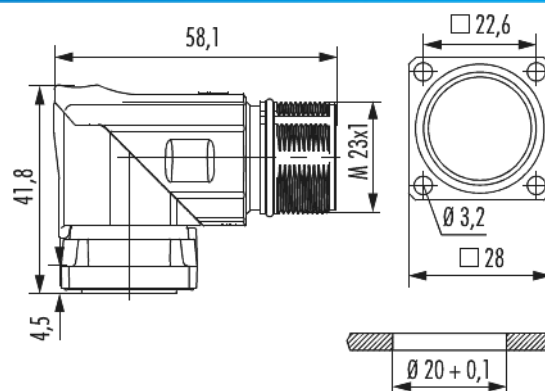

## Signal angled rotatable

Item number 743910000S

### Technical data

Housing type	Panel angled
Material housing	Zinc Die Cast
Material housing surface	blue passivated
Version	right angled , TWILOCK-S
External thread plug-in side	M23 x 1
Locking type	Screw
Shield	unshielded
Seal type	O-Ring
Material seals/o-rings	NBR
Rotatable	330 °
Panel hole	Ø 20 + 0,1 mm
Flange	28 x 28 mm
Hole distance	22.6 mm
Hole diameter	4 x Ø 3,2 mm
Temperature range	-40 °C to +125 °C
Protection class	IP 67 , IP 69 K