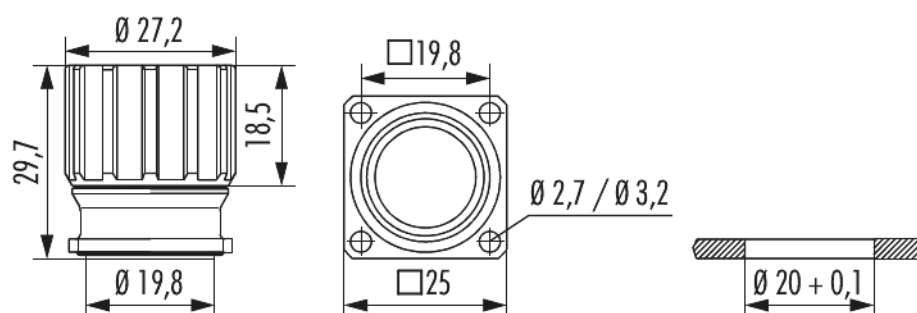

# Housing panel connector M23 Signal knurled nut

Item number 744000000

## Technical data

Material housing	brass , Zinc Die Cast
Material housing surface	Nickel
Installation type	Front wall
Version	with knurled nut
Internal thread plug-in side	M23 x 1
Knurled nut-Ø plug-in side	27.2 mm
Locking type	Screw
Shield	unshielded
Material seals/o-rings	NBR
Coding position	Coding not positionable
Panel hole	Ø 20 + 0,1 mm
Drill form	- mm
Flange	25 x 25 mm
Hole distance	19.8 mm
Hole diameter	4 x Ø 3,2 mm
Allen key/Torx	-

# Housing panel connector M23 Signal knurled nut

Item number 744000000

**Protection class** IP 67 , IP 69 K

**Temperature range** -40 °C to +125 °C