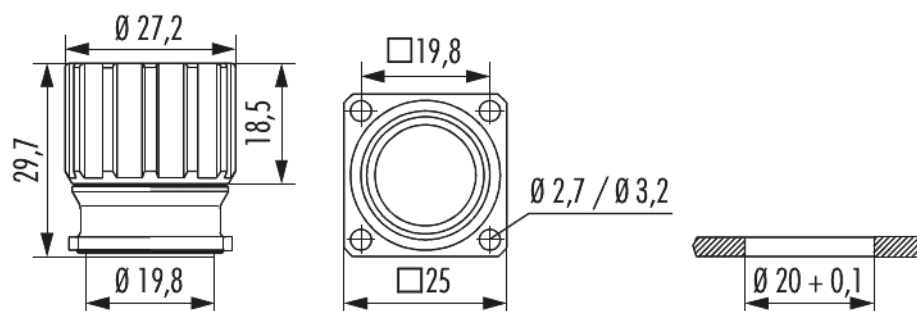

Housing panel connector M23 Signal knurled nut

Item number 744400000

Technical data

Material housing	brass , Zinc Die Cast
Material housing surface	Nickel
Installation type	Front wall
Version	with knurled nut
Internal thread plug-in side	M23 x 1
Knurled nut- \varnothing plug-in side	27.2 mm
Locking type	Screw
Shield	unshielded
Material seals/o-rings	NBR
Coding position	Coding not positionable
Panel hole	$\varnothing 20 + 0,1$ mm
Drill form	- mm
Flange	25 x 25 mm
Hole distance	19.8 mm
Hole diameter	4 x $\varnothing 2,7$ mm
Allen key/Torx	-

Housing panel connector M23 Signal knurled nut

Item number 744400000

Protection class IP 67 , IP 69 K

Temperature range -40 °C to +125 °C

Housing panel connector M23 Signal knurled nut

Item number 744400000

Commercial data

Packaging Unit	25
EAN code	4033878503584
Weight	0.08256 kg
ETIM 7	EC003556
ETIM 8	EC003556
ETIM 9	EC003556
eCl@ss 10.1	27440224
Customs tariff number	85366990

Note: