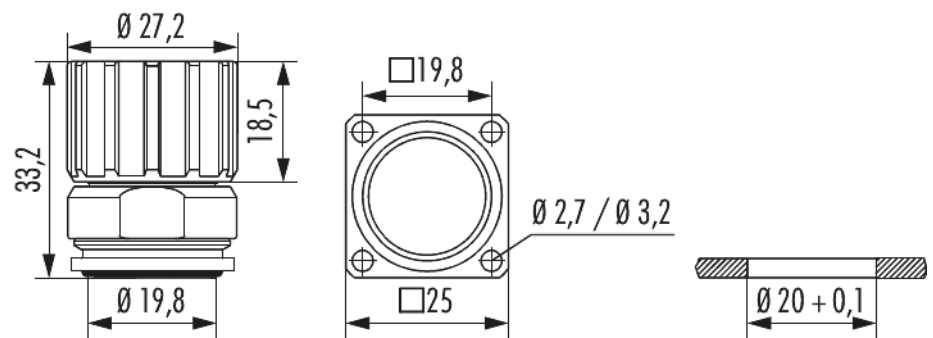

Housing panel connector M23 Signal knurled nut

Item number 744800000

Technical data

Material housing	brass , Zinc Die Cast
Material housing surface	Nickel
Installation type	Front wall
Version	with knurled nut
Internal thread plug-in side	M23 x 1
Knurled nut- \varnothing plug-in side	27.2 mm
Locking type	Screw
Shield	unshielded
Material seals/o-rings	NBR
Coding position	Positionable coding (8x45°)
Panel hole	$\varnothing 20 + 0,1$ mm
Drill form	- mm
Flange	25 x 25 mm
Hole distance	19.8 mm
Hole diameter	4 x $\varnothing 3,2$ mm
Allen key/Torx	-

Housing panel connector M23 Signal knurled nut

Item number 744800000

Protection class IP 67 , IP 69 K

Temperature range -40 °C to +125 °C

Housing panel connector M23 Signal knurled nut

Item number 744800000

Commercial data

Packaging Unit	25
EAN code	4033878503591
Weight	0.06654 kg
ETIM 7	EC003556
ETIM 8	EC003556
ETIM 9	EC003556
eCl@ss 10.1	27440224
Customs tariff number	85366990

Note: