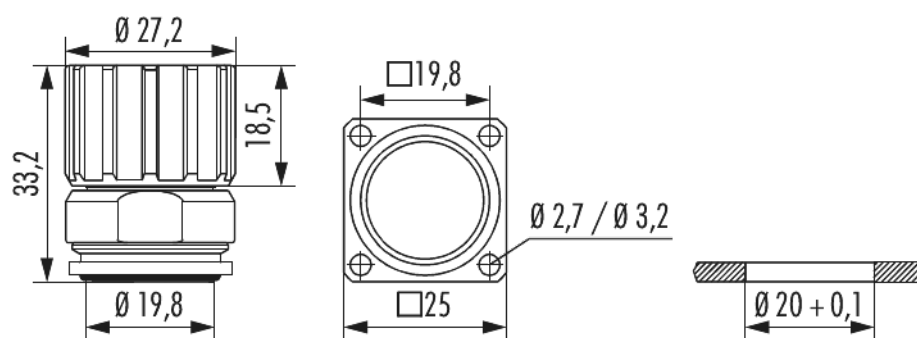

# Housing panel connector M23 Signal knurled nut

Item number 7449000000

## Technical data

Material housing	brass , Zinc Die Cast
Material housing surface	Nickel
Installation type	Front wall
Version	with knurled nut
Internal thread plug-in side	M23 x 1
Knurled nut- $\varnothing$ plug-in side	27.2 mm
Locking type	Screw
Shield	unshielded
Material seals/o-rings	NBR
Coding position	Positionable coding (8x45°)
Panel hole	$\varnothing 20 + 0,1$ mm
Drill form	- mm
Flange	25 x 25 mm
Hole distance	19.8 mm
Hole diameter	4 x $\varnothing 2,7$ mm
Allen key/Torx	-

# Housing panel connector M23 Signal knurled nut

Item number 7449000000

**Protection class** IP 67 , IP 69 K

**Temperature range** -40 °C to +125 °C