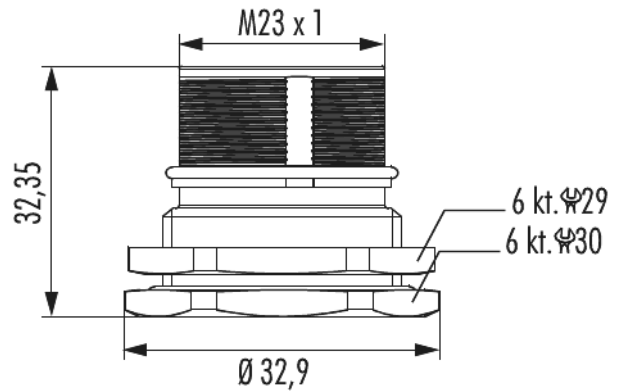

### Technical data

Material housing	Copper-Zinc alloy
Material housing surface	Nickel
Installation type	Rear wall
Version	TWILOCK-S
External thread plug-in side	M23 x 1
Locking type	Screw
Shield	unshielded
Seal type	O-Ring
Material seals/o-rings	FKM (FPM) , NBR
Panel hole	Ø 25 + 0,1 mm
Temperature range	-40°C to +125°C
Protection class	IP 67 , IP 69 K