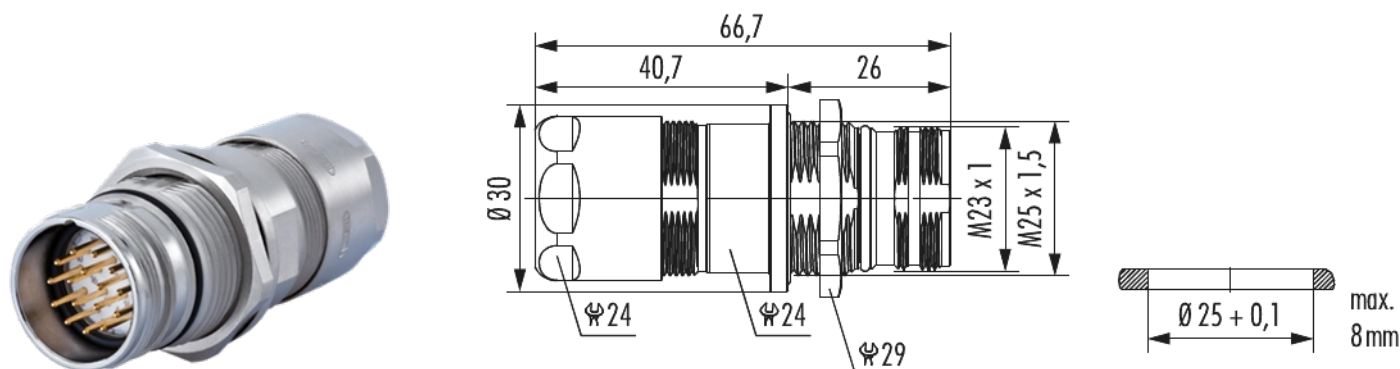

Housing TWILOCK-S panel connector M23

Signal rear wall

Item number 748640000S

Technical data

Material housing	brass , Zinc Die Cast
Material housing surface	Nickel
Version	TWILOCK-S
External thread plug-in side	M23 x 1
Locking type	Screw
Shield	shielded
Seal type	O-Ring
Material seals/o-rings	NBR
Panel hole	Ø 25 + 0,1 mm
Wall thickness	max. 8 mm
Wrench size (SW1/SW2)	24/24 mm
Cable diameter	3 - 7 mm
Temperature range	-40 °C to +125 °C
Protection class	IP 67 , IP 69 K

Housing TWILOCK-S panel connector M23

Signal rear wall

Item number 748640000S

Commercial data

Packaging Unit	25
EAN code	4033878003169
Weight	0.0872 kg
ETIM 7	EC003556
ETIM 8	EC003556
ETIM 9	EC003556
Customs tariff number	85366990