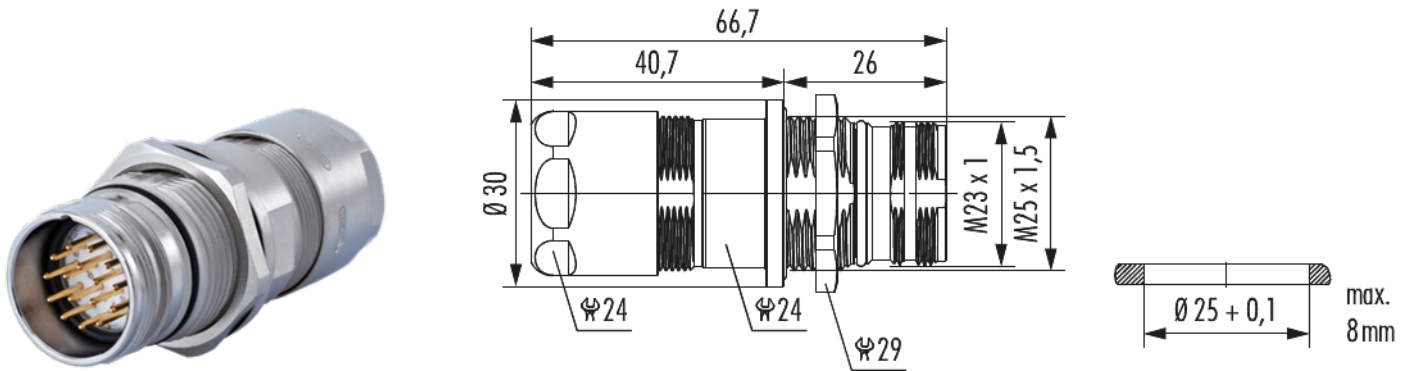

Housing TWILOCK-S panel connector M23

Signal rear wall

Item number 748650000S

Technical data

Material housing	brass , Zinc Die Cast
Material housing surface	Nickel
Version	TWILOCK-S
External thread plug-in side	M23 x 1
Locking type	Screw
Shield	shielded
Seal type	O-Ring
Material seals/o-rings	NBR
Panel hole	Ø 25 + 0,1 mm
Wall thickness	max. 8 mm
Wrench size (SW1/SW2)	24/24 mm
Cable diameter	7 - 12 mm
Temperature range	-40 °C to +125 °C
Protection class	IP 67 , IP 69 K

Housing TWILOCK-S panel connector M23 Signal rear wall

Item number 748650000S

Commercial data

Packaging Unit	25
EAN code	4033878003176
Weight	0.08633 kg
ETIM 7	EC003556
ETIM 8	EC003556
ETIM 9	EC003556
Customs tariff number	85366990