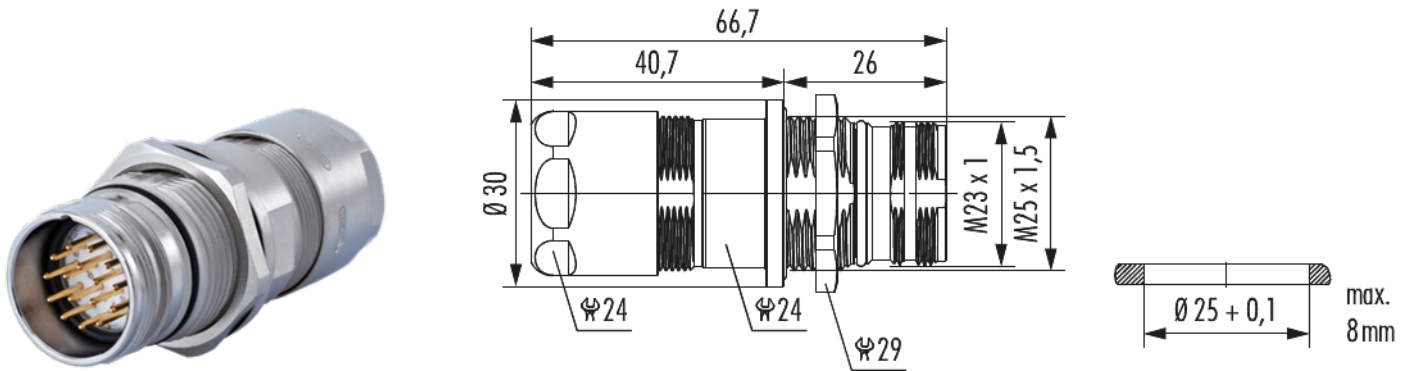

Housing TWILOCK-S panel connector M23

Signal rear wall

Item number 748660000S

Technical data

Material housing	brass , Zinc Die Cast
Material housing surface	Nickel
Version	TWILOCK-S
External thread plug-in side	M23 x 1
Locking type	Screw
Shield	shielded
Seal type	O-Ring
Material seals/o-rings	NBR
Panel hole	Ø 25 + 0,1 mm
Wall thickness	max. 8 mm
Wrench size (SW1/SW2)	24/24 mm
Cable diameter	11 - 17 mm
Temperature range	-40 °C to +125 °C
Protection class	IP 67 , IP 69 K

Housing TWILOCK-S panel connector M23 Signal rear wall

Item number 748660000S

Commercial data

Packaging Unit	25
EAN code	4033878003183
Weight	0.085 kg
ETIM 7	EC003556
ETIM 8	EC003556
ETIM 9	EC003556
Customs tariff number	85366990