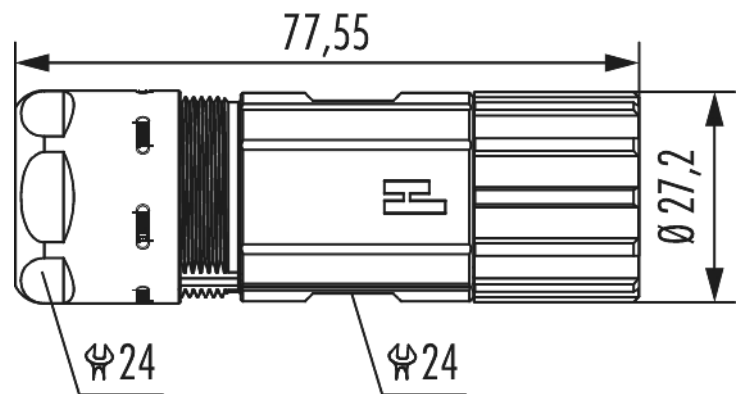

Housing cable connector M23 Power

Item number 7550500000

Technical data

Housing type	Cable
Material housing	brass , Zinc Die Cast
Material housing surface	Nickel
Version	Screw
Internal thread plug-in side	M23 x 1
Knurled nut-Ø plug-in side	27.2 mm
Locking type	Screw
Shield	shielded
Material seals/o-rings	NBR
Wrench size (SW1/SW2)	24/24 mm
Cable diameter	7 - 12 mm
Temperature range	-40 °C to +125 °C
Protection class	IP 67 , IP 69 K
suitable contact inserts	7084909101 , 7084909102 , 7084910101 , 7084910102 , 7084943121 , 7084943122 , 7084944101 , 7084944102 , 7084951121 , 7084951122 , 7084953101 , 7084953102

Housing cable connector M23 Power

Item number 7550500000

Commercial data

Packaging Unit	25
EAN code	4033878503812
Weight	0.0876 kg
ETIM 7	EC003556
ETIM 8	EC003556
ETIM 9	EC003556
eCl@ss 10.1	27440224
Customs tariff number	85366990