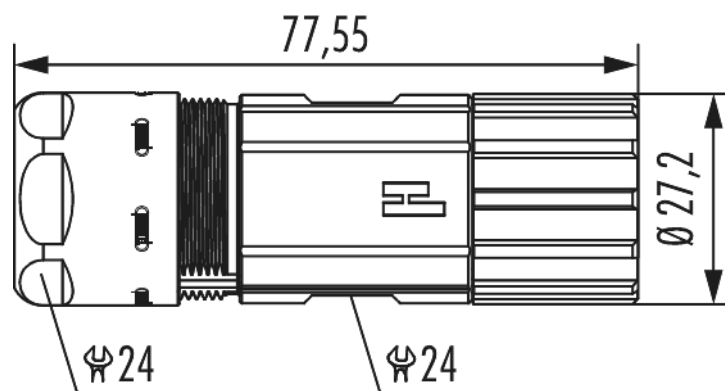

Housing cable connector M23 Power

Item number 7550600000

Technical data

Housing type	Cable
Material housing	brass , Zinc Die Cast
Material housing surface	Nickel
Version	Screw
Internal thread plug-in side	M23 x 1
Knurled nut-Ø plug-in side	27.2 mm
Locking type	Screw
Shield	shielded
Material seals/o-rings	NBR
Wrench size (SW1/SW2)	24/24 mm
Cable diameter	11 - 17 mm
Temperature range	-40 °C to +125 °C
Protection class	IP 67 , IP 69 K
suitable contact inserts	7084909101 , 7084909102 , 7084910101 , 7084910102 , 7084943121 , 7084943122 , 7084944101 , 7084944102 , 7084951121 , 7084951122 , 7084953101 , 7084953102

Housing cable connector M23 Power

Item number 7550600000

Commercial data

Packaging Unit	25
EAN code	4033878503829
Weight	0.0852 kg
ETIM 7	EC003556
ETIM 8	EC003556
ETIM 9	EC003556
eCl@ss 10.1	27440224
Customs tariff number	85366990