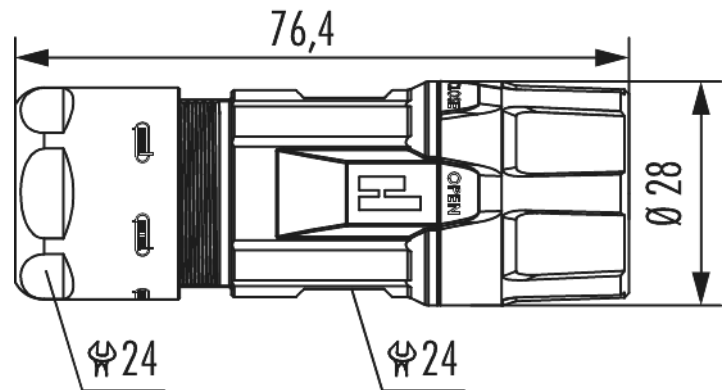

Housing TWILOCK-S cable connector M23

Power

Item number 755660000S

Technical data

Housing type	Cable
Material housing	brass , Zinc Die Cast
Material housing surface	Nickel
Version	TWILOCK-S
Internal thread plug-in side	M23 x 1
TWILOCK/TWILOCK-S-Ø plug-in side	28 mm
Locking type	Screw
Shield	shielded
Seal type	O-Ring
Material seals/o-rings	NBR
Wrench size (SW1/SW2)	24/24 mm
Cable diameter	11 - 17 mm
Temperature range	-40 °C to +125 °C
Protection class	IP 67 , IP 69 K

Housing TWILOCK-S cable connector M23 Power

Item number 755660000S

suitable contact inserts

7084909101 , 7084909102 , 7084910101 , 7084910102 ,
7084943121 , 7084943122 , 7084951121 , 7084951122 ,
7084953101 , 7084953102

Housing TWILOCK-S cable connector M23 Power

Item number 755660000S

Commercial data

Packaging Unit	25
EAN code	4033878503881
Weight	0.099 kg
ETIM 7	EC003556
ETIM 8	EC003556
ETIM 9	EC003556
eCl@ss 10.1	27440224
Customs tariff number	85366990