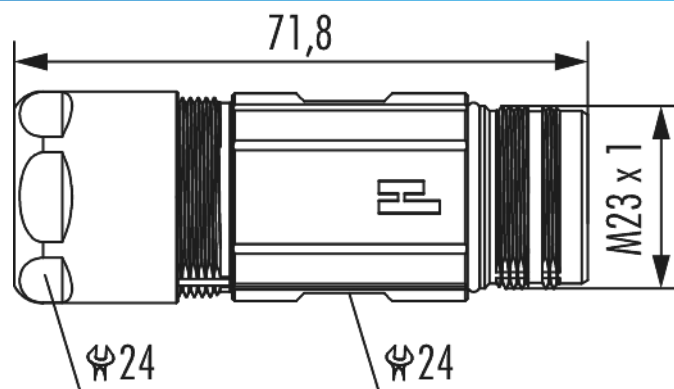

Housing TWILOCK coupler connector M23

Power

Item number 7560500000

Technical data

Housing type	Coupler
Material housing	brass , Zinc Die Cast
Material housing surface	Nickel
Insert	Pin
Version	TWILOCK
External thread plug-in side	M23 x 1
Locking type	Screw
Shield	shielded
Seal type	O-Ring
Material seals/o-rings	NBR
Wrench size (SW1/SW2)	24/24 mm
Cable diameter	7 - 12 mm
Temperature range	-40 °C to +125 °C
Protection class	IP 67 , IP 69 K

Housing TWILOCK coupler connector M23

Power

Item number 7560500000

suitable contact inserts

7084909101 , 7084909102 , 7084910101 , 7084910102 ,
7084943121 , 7084943122 , 7084944101 , 7084944102 ,
7084951121 , 7084951122 , 7084953101 , 7084953102

Housing TWILOCK coupler connector M23 Power

Item number 7560500000

Commercial data

Packaging Unit	25
EAN code	4033878503911
Weight	0.07 kg
ETIM 7	EC003556
ETIM 8	EC003556
ETIM 9	EC003556
eCl@ss 10.1	27440224
Customs tariff number	85366990