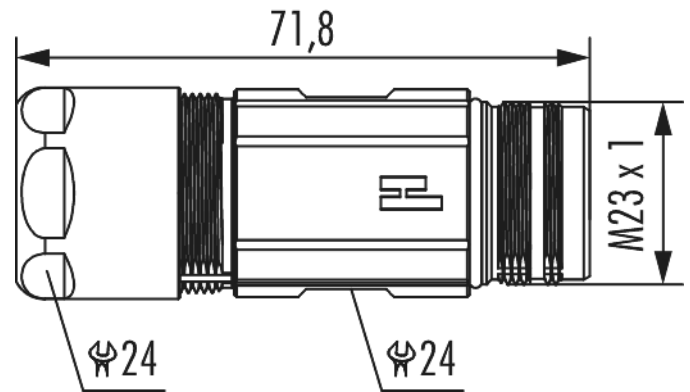

Housing TWILOCK coupler connector M23

Power

Item number 7560600000

Technical data

Housing type	Coupler
Material housing	brass , Zinc Die Cast
Material housing surface	Nickel
Insert	Pin
Version	TWILOCK
External thread plug-in side	M23 x 1
Locking type	Screw
Shield	shielded
Seal type	O-Ring
Material seals/o-rings	NBR
Wrench size (SW1/SW2)	24/24 mm
Cable diameter	11 - 17 mm
Temperature range	-40 °C to +125 °C
Protection class	IP 67 , IP 69 K

Housing TWILOCK coupler connector M23 Power

Item number 7560600000

suitable contact inserts

7084909101 , 7084909102 , 7084910101 , 7084910102 ,
7084943121 , 7084943122 , 7084944101 , 7084944102 ,
7084951121 , 7084951122 , 7084953101 , 7084953102

Housing TWILOCK coupler connector M23

Power

Item number 7560600000

Commercial data

Packaging Unit	25
EAN code	4033878503928
Weight	0.06783 kg
ETIM 7	EC003556
ETIM 8	EC003556
ETIM 9	EC003556
eCl@ss 10.1	27440224
Customs tariff number	85366990