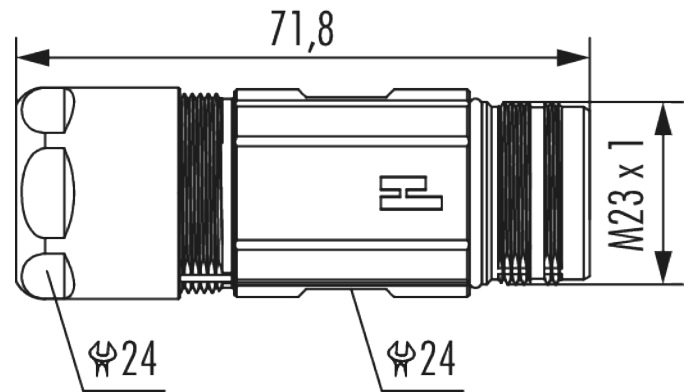

Housing coupler connector M23 Power / M23 Hybrid

Item number 7560800000

Technical data

Housing type	Coupler
Material housing	Zinc Die Cast , brass
Material housing surface	Nickel
Version	Screw , TWILOCK
External thread plug-in side	M23 x 1
Shield	shielded
Seal type	O-Ring
Material seals/o-rings	FKM (FPM) , NBR
Wrench size (SW1/SW2)	24/24 mm
Cable diameter	9 - 14,5 mm
Length (L)	71.8 mm
Temperature range	-40°C to +125°C
Protection class	IP 67 , IP 69 K
suitable contact inserts	7084909101 , 7084909102 , 7084910101 , 7084910102 , 7084942101 , 7084942102 , 7084943121 , 7084943122 , 7084944101 , 7084944102 , 7084946101 , 7084946102 , 7084951121 , 7084951122 , 7084953101 , 7084953102

Housing coupler connector M23 Power / M23 Hybrid

Item number 7560800000

Commercial data

Packaging Unit	25
Weight	0.06855 kg
ETIM 7	EC003556
ETIM 8	EC003556
ETIM 9	EC003556
eCl@ss 10.1	27440224
Customs tariff number	85366990