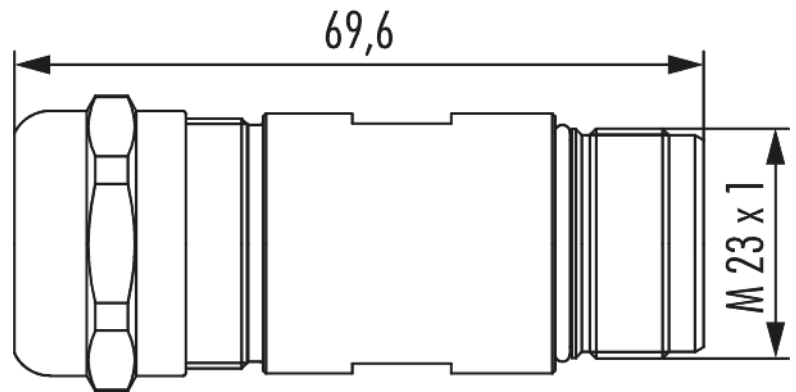

Housing INOX coupler connector M23 Power

Item number 7564600000

Technical data

Housing type	Coupler
Material housing	Stainless steel 1.4404 (AISI 316)
Material housing surface	-
Insert	Pin
Version	Screw
External thread plug-in side	-
Internal thread plug-in side	-
Locking type	Screw
Shield	shielded
Seal type	O-Ring
Material seals/o-rings	FKM (FPM)
Cable diameter	11 - 17 mm
Temperature range	-40 °C to +125 °C
Protection class	IP 67 , IP 69 K

Housing INOX coupler connector M23 Power

Item number 7564600000

Commercial data

Packaging Unit	5
EAN code	4033878503942
Weight	0.04567 kg
ETIM 7	EC003556
ETIM 8	EC003556
ETIM 9	EC003556
eCl@ss 10.1	27440224
Customs tariff number	85366990