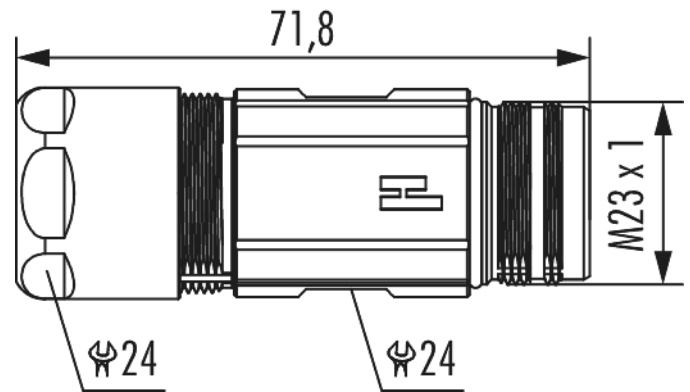

# Housing TWILOCK-S coupler connector M23

### Technical data

Housing type	Coupler
Material housing	brass , Zinc Die Cast
Material housing surface	Nickel
Insert	Pin
Version	TWILOCK-S
External thread plug-in side	M23 x 1
Locking type	Screw
Shield	shielded
Seal type	O-Ring
Material seals/o-rings	FKM (FPM)
Wrench size (SW1/SW2)	24/24 mm
Cable diameter	7 - 12 mm
Temperature range	-40 °C to +125 °C
Protection class	IP 67 , IP 69 K

# Housing TWILOCK-S coupler connector M23 Power

Item number 756650000S

**suitable contact inserts**

7084909101 , 7084909102 , 7084910101 , 7084910102 ,  
7084943121 , 7084943122 , 7084951121 , 7084951122 ,  
7084953101 , 7084953102

# Housing TWILOCK-S coupler connector M23 Power

Item number 756650000S