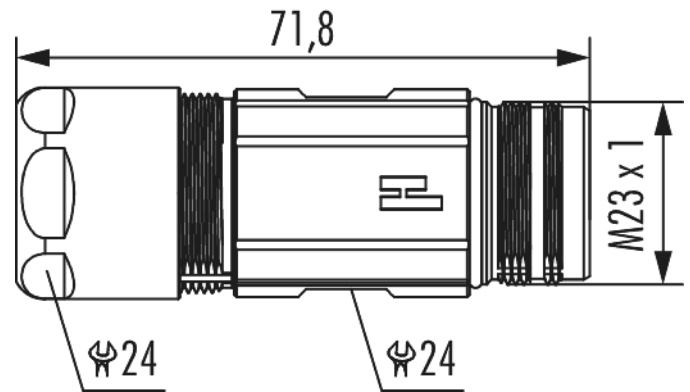

# Housing TWILOCK-S coupler connector M23

### Technical data

Housing type	Coupler
Material housing	brass , Zinc Die Cast
Material housing surface	Nickel
Insert	Pin
Version	TWILOCK-S
External thread plug-in side	M23 x 1
Locking type	Screw
Shield	shielded
Seal type	O-Ring
Material seals/o-rings	FKM (FPM)
Wrench size (SW1/SW2)	24/24 mm
Cable diameter	11 - 17 mm
Temperature range	-40 °C to +125 °C
Protection class	IP 67 , IP 69 K

# Housing TWILOCK-S coupler connector M23 Power

Item number 756660000S

**suitable contact inserts**

7084909101 , 7084909102 , 7084910101 , 7084910102 ,  
7084943121 , 7084943122 , 7084951121 , 7084951122 ,  
7084953101 , 7084953102

# Housing TWILOCK-S coupler connector M23 Power

Item number 756660000S