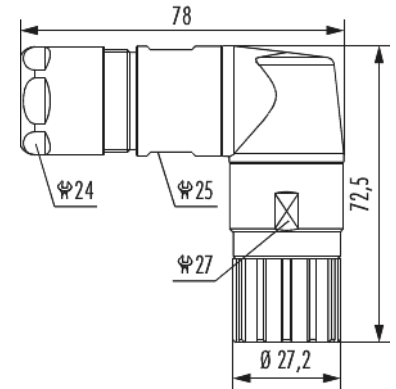

# Housing right angle cable connector M23

### Technical data

Material housing	brass , Zinc Die Cast
Material housing surface	Nickel
Internal thread plug-in side	M23 x 1
Knurled nut-Ø plug-in side	27.2 mm
Locking type	Screw
Shield	shielded
Material seals/o-rings	NBR
Cable diameter	7 - 12 mm
Temperature range	-40°C to +125°C
Protection class	IP 67 , IP 69 K
suitable contact inserts	7084909101 , 7084909102 , 7084910101 , 7084910102 , 7084943121 , 7084943122 , 7084944101 , 7084944102 , 7084951121 , 7084951122 , 7084953101 , 7084953102