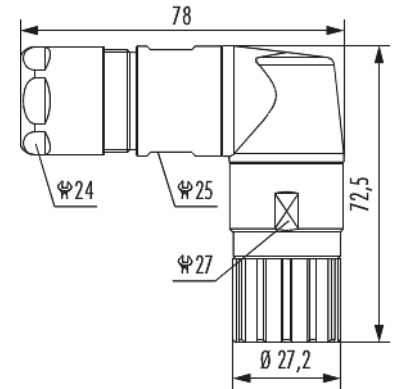

Housing right angle cable connector M23

Power

Item number 7576600000

Technical data

Material housing	brass , Zinc Die Cast
Material housing surface	Nickel
Internal thread plug-in side	M23 x 1
Knurled nut-Ø plug-in side	27.2 mm
Locking type	Screw
Shield	shielded
Material seals/o-rings	NBR
Cable diameter	11 - 17 mm
Temperature range	-40°C to +125°C
Protection class	IP 67 , IP 69 K
suitable contact inserts	7084909101 , 7084909102 , 7084910101 , 7084910102 , 7084943121 , 7084943122 , 7084944101 , 7084944102 , 7084951121 , 7084951122 , 7084953101 , 7084953102

Housing right angle cable connector M23

Power

Item number 7576600000

Commercial data

Packaging Unit	25
EAN code	4033878503980
Weight	0.16675 kg
ETIM 7	EC003556
ETIM 8	EC003556
ETIM 9	EC003556
eCl@ss 10.1	27440224
Customs tariff number	85366990