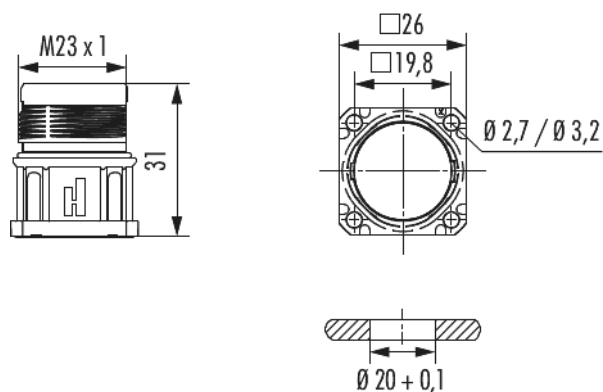

## Technical data

Material housing	brass , Zinc Die Cast
Material housing surface	Nickel
Installation type	Front wall
Version	TWILOCK-S
External thread plug-in side	M23 x 1
Locking type	Screw
Shield	unshielded
Seal type	O-Ring
Material seals/o-rings	FKM (FPM) , NBR
Panel hole	Ø 20 + 0,1 mm
Flange	25 x 25 mm
Hole distance	19.8 mm
Hole diameter	4 x Ø 3,2 mm
Temperature range	-40°C to +125°C
Protection class	IP 67 , IP 69 K

# TWILOCK-S panel connector M23 Power

Item number 760100000S

**suitable contact inserts**

7084909101 , 7084909102 , 7084910101 , 7084910102 ,  
7084943121 , 7084943122 , 7084951121 , 7084951122 ,  
7084953101 , 7084953102