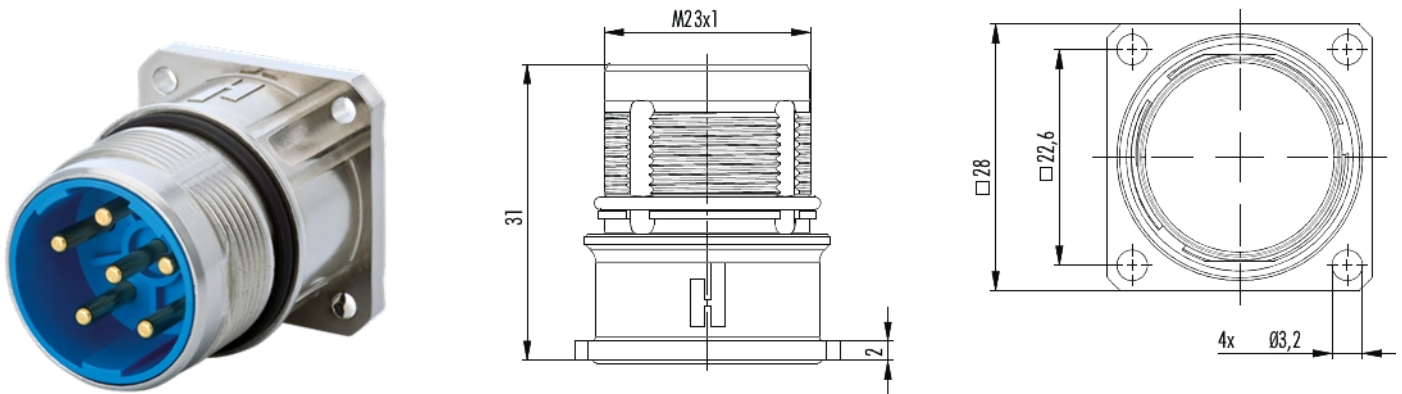

TWILOCK-S panel connector M23 Power

Item number 760110000S

Technical data

Material housing	brass , Zinc Die Cast
Material housing surface	Nickel
Installation type	Front wall
Version	TWILOCK-S
External thread plug-in side	M23 x 1
Locking type	Screw
Shield	unshielded
Seal type	O-Ring
Material seals/o-rings	FKM (FPM) , NBR
Panel hole	Ø 20 + 0,1 mm
Flange	28 x 28 mm
Hole distance	22.6 mm
Hole diameter	4 x Ø 3,2 mm
Temperature range	-40°C to +125°C
Protection class	IP 67 , IP 69 K

TWILOCK-S panel connector M23 Power

Item number 760110000S

suitable contact inserts

7084909101 , 7084909102 , 7084910101 , 7084910102 ,
7084943121 , 7084943122 , 7084951121 , 7084951122 ,
7084953101 , 7084953102

TWILOCK-S panel connector M23 Power

Item number 760110000S

Commercial data

Packaging Unit	25
EAN code	4033878003190
Weight	0.02774 kg
ETIM 7	EC003556
ETIM 8	EC003556
ETIM 9	EC003556
eCl@ss 10.1	27440224
Customs tariff number	85366990