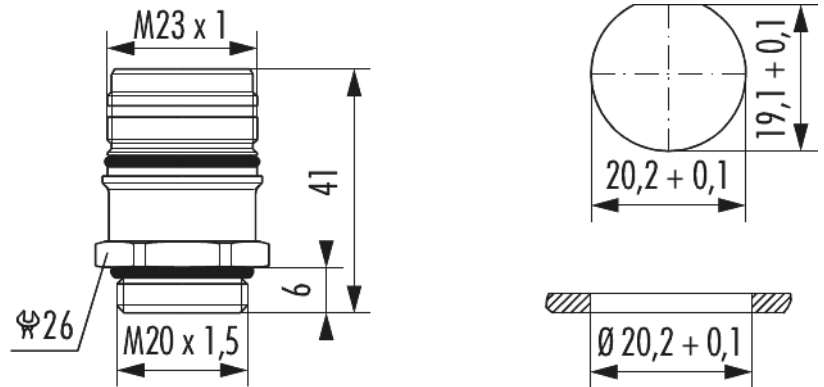

Housing INOX panel connector M23 Power single hole mounting

Item number 7621400000

Technical data

Material housing	Stainless steel 1.4404 (AISI 316)
Material housing surface	-
Insert	
Version	Screw
External thread plug-in side	-
Internal thread plug-in side	-
Locking type	Screw
Shield	unshielded
Seal type	O-Ring
Material seals/o-rings	FKM (FPM)
Panel hole	M20 x 1,5 mm, Ø 20,2 + 0,1 mm
Drill form	D 19,1 + 0,1 mm, D Ø 20,2 + 0,1 mm
Temperature range	-40 °C to +125 °C
Protection class	IP 67 , IP 69 K

Housing INOX panel connector M23 Power single hole mounting

Item number 7621400000

Commercial data

Packaging Unit	5
EAN code	4033878002414
Weight	0.032 kg
ETIM 7	EC003556
ETIM 8	EC003556
ETIM 9	EC003556
Customs tariff number	85366990