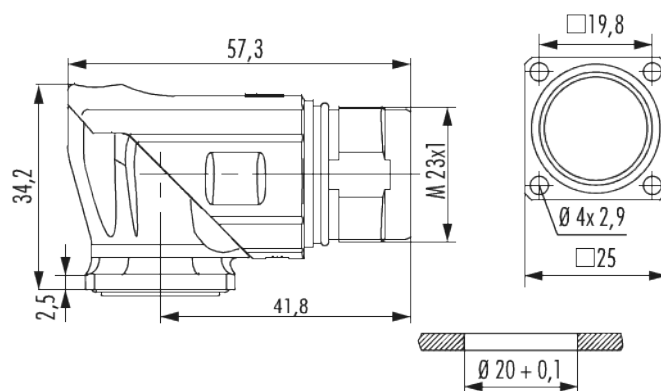

Housing right angle cable connector M23 Power

Item number 763000000

Technical data

Housing type	Panel angled
Material housing	Zinc Die Cast
Material housing surface	blue passivated
Version	TWILOCK , right angled
External thread plug-in side	M23 x 1
Locking type	Screw
Shield	unshielded
Seal type	O-Ring
Material seals/o-rings	FKM (FPM)
Panel hole	Ø 20 + 0,1 mm
Flange	25 x 25 mm
Hole distance	19.8 mm
Hole diameter	4 x Ø 2,9 mm
Temperature range	-40°C to 125°C
Protection class	IP 67 , IP 69 K

Housing right angle cable connector M23 Power

Item number 763000000

suitable contact inserts	7084909101 , 7084909102 , 7084943101 , 7084943102 , 7084943121 , 7084943122 , 7084944101 , 7084944102 , 7084951101 , 7084951102 , 7084951121 , 7084951122
---------------------------------	---

Housing right angle cable connector M23 Power

Item number 7630000000

Commercial data

Packaging Unit	20
Weight	0.086 kg
ETIM 7	EC003556
ETIM 8	EC003556
ETIM 9	EC003556
Customs tariff number	85366990

Note: