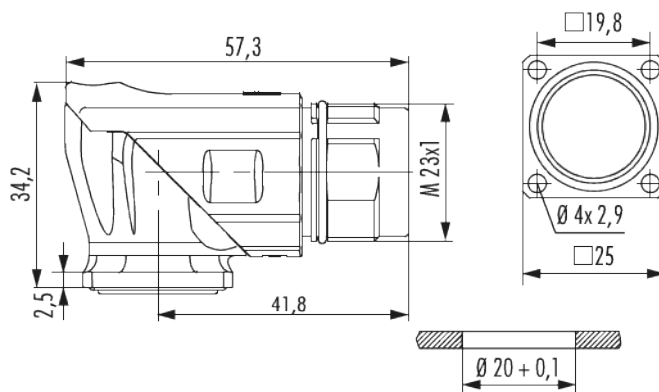

# Housing right angle cable connector M23 Power

Item number 76300000S

## Technical data

<b>Housing type</b>	Panel angled
<b>Material housing</b>	Zinc Die Cast
<b>Material housing surface</b>	blue passivated
<b>Version</b>	TWILOCK-S , right angled
<b>External thread plug-in side</b>	M23 x 1
<b>Locking type</b>	Screw
<b>Shield</b>	unshielded
<b>Seal type</b>	O-Ring
<b>Material seals/o-rings</b>	FKM (FPM)
<b>Panel hole</b>	Ø 20 + 0,1 mm
<b>Flange</b>	25 x 25 mm
<b>Hole distance</b>	19.8 mm
<b>Hole diameter</b>	4 x Ø 2,9 mm
<b>Temperature range</b>	-40°C to 125°C
<b>Protection class</b>	IP 67 , IP 69 K

# Housing right angle cable connector M23 Power

Item number 763000000S

## Commercial data

<b>Packaging Unit</b>	20
<b>Weight</b>	0.082 kg
<b>ETIM 7</b>	EC003556
<b>ETIM 8</b>	EC003556
<b>ETIM 9</b>	EC003556
<b>Customs tariff number</b>	85366990