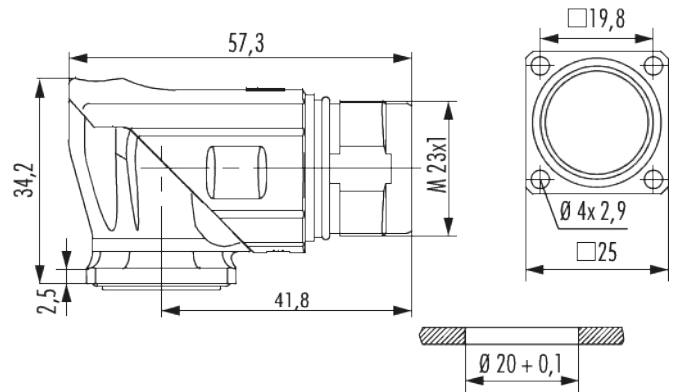

Housing right angle cable connector M23 Power

Item number 763000010

Technical data

Housing right angle cable connector M23 Power

Item number 763000010

Commercial data

Note: