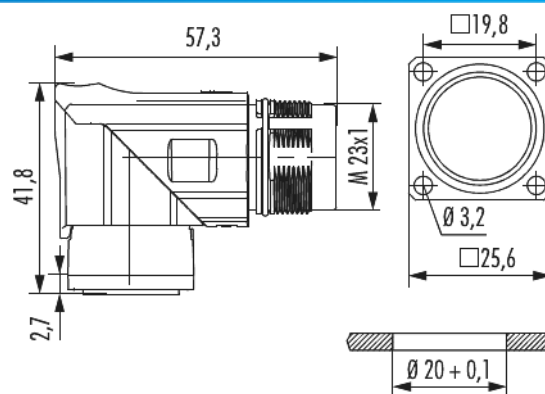

### Technical data

Housing type	Panel angled
Material housing	Zinc Die Cast
Material housing surface	blue passivated
Version	right angled , TWILOCK
External thread plug-in side	M23 x 1
Locking type	Screw
Shield	unshielded
Seal type	O-Ring
Material seals/o-rings	FKM (FPM)
Rotatable	330 °
Panel hole	Ø 20 + 0,1 mm
Flange	25,6 x 25,6 mm
Hole distance	19.8 mm
Hole diameter	4 x Ø 3,2 mm
Temperature range	-40 °C to +125 °C
Protection class	IP 67 , IP 69 K