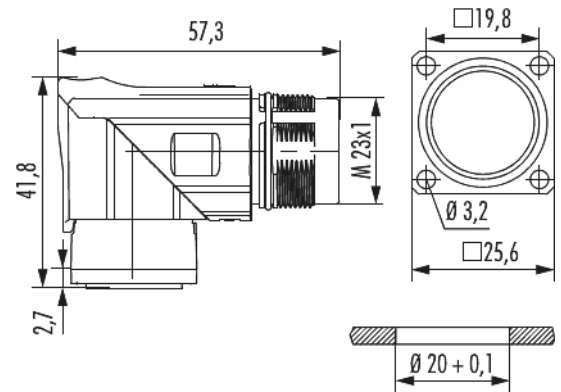

Housing TWILOCK-S panel connector M23

Power angled rotatable

Item number 763900005

Technical data

Housing type	Panel angled
Material housing	Zinc Die Cast
Material housing surface	blue passivated
Version	right angled , TWILOCK-S
External thread plug-in side	M23 x 1
Locking type	Screw
Shield	unshielded
Seal type	O-Ring
Material seals/o-rings	FKM (FPM)
Rotatable	330 °
Panel hole	Ø 20 + 0,1 mm
Flange	25,6 x 25,6 mm
Hole distance	19.8 mm
Hole diameter	4 x Ø 3,2 mm
Temperature range	-40 °C to +125 °C
Protection class	IP 67 , IP 69 K

Housing TWILOCK-S panel connector M23

Power angled rotatable

Item number 763900000S

suitable contact inserts

7084909101 , 7084910101 , 7084943121 , 7084951121 ,
7084953101

Housing TWILOCK-S panel connector M23

Power angled rotatable

Item number 763900000S

Commercial data

Packaging Unit	20
EAN code	4033878002131
Weight	0.10102 kg
ETIM 7	EC003556
ETIM 8	EC003556
ETIM 9	EC003556
Customs tariff number	85366990

Note: